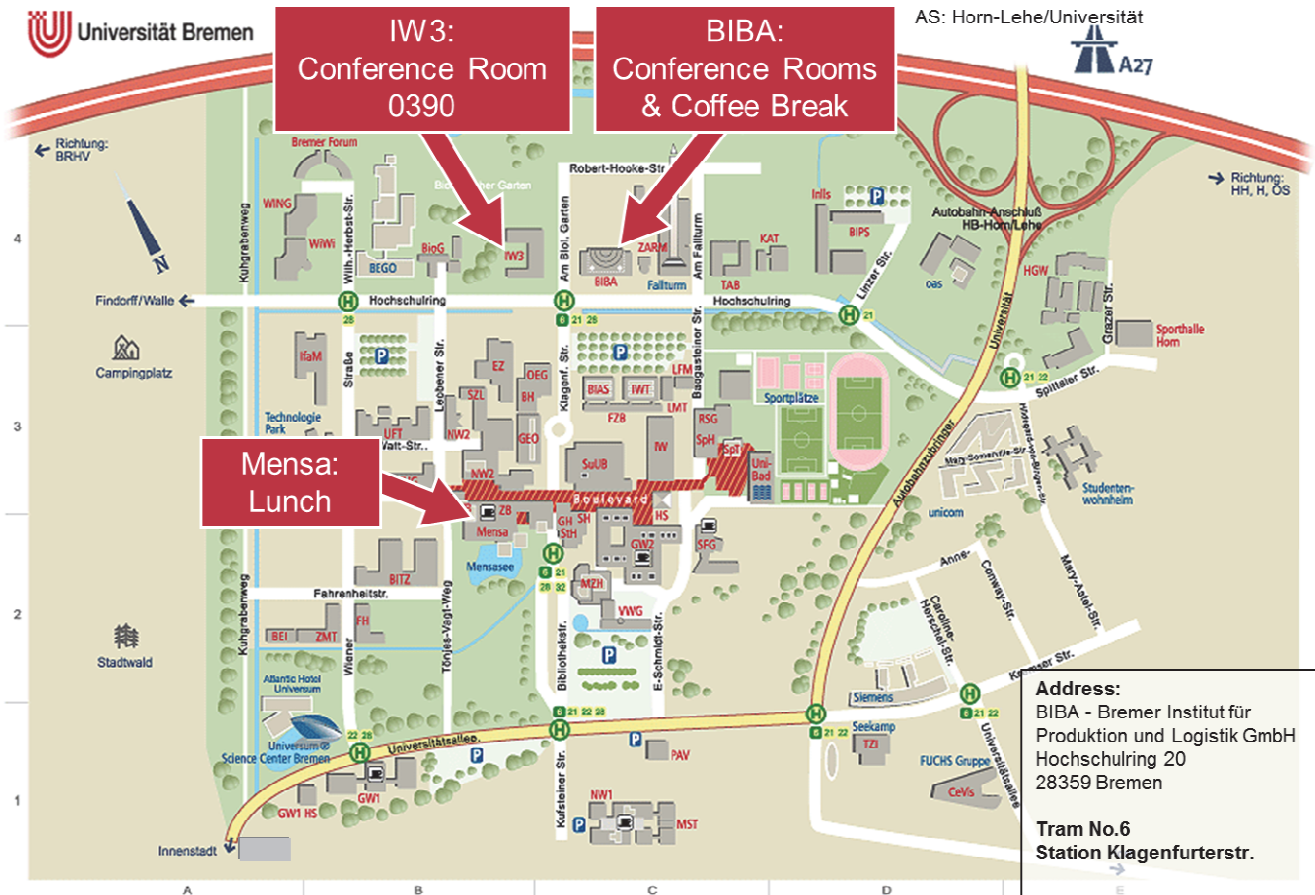

Excursion and Conference Dinner

This map shows how to get to the Überseemuseum Bremen (Overseas Museum Bremen), which is the destination of the excursion, as well as to the restaurant Überseemuseum, where the conference dinner is taking place.

LDIC & ImViReLL → Überseemuseum

Take the tram (line 6, direction „Flughafen/Airport“) at the “Klagenfurter Straße” and get off at the “Hauptbahnhof/Central Station”. Turn left and walk approx. 200m to the Überseemuseum.

Conference Location

The conferences LDIC 2012 and ImViRel'12 are located at the buildings BIBA and IW3 next to the tram stop (H) of the line No.6. This tram connects the university with the main railway station, the city and the airport. The Mensa (for lunches) can be reached by a short walk of five minutes.

Conference Rooms

All sessions and workshops of LDIC 2012 and ImViReLL'12 take place in BIBA on the first floor (Auditorium and rooms 1020-1040) and in IW3 on the ground floor (room 0390).