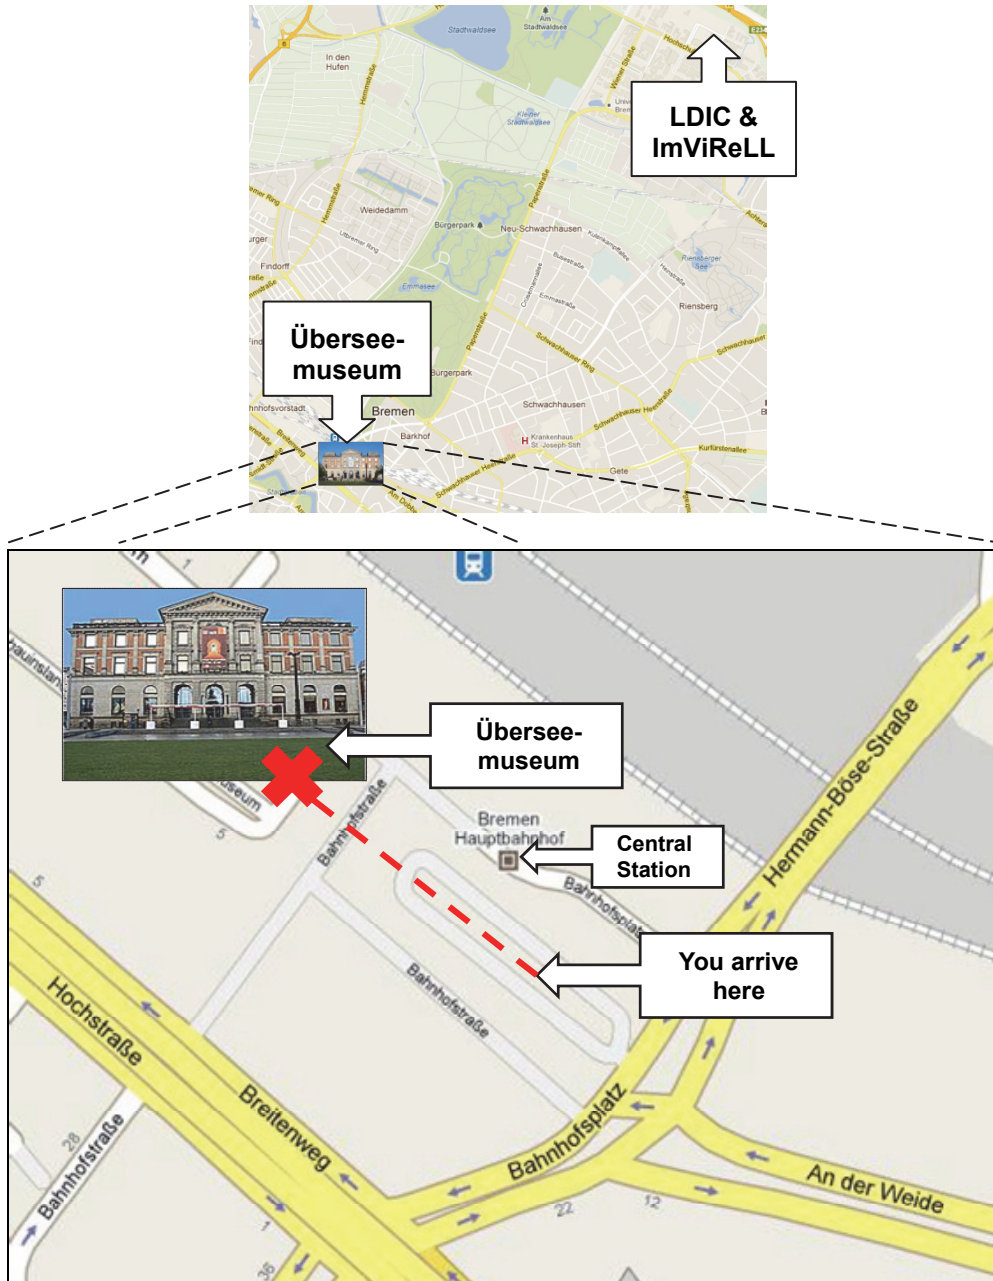

Excursion and Conference Dinner

This map shows how to get to the Überseemuseum Bremen (Overseas Museum Bremen), which is the destination of the excursion, as well as to the restaurant Überseemuseum, where the conference dinner is taking place.

LDIC & ImViReLL → Überseemuseum

Take the tram (line 6, direction „Flughafen/Airport“) at the “Klagenfurter Straße” and get off at the “Hauptbahnhof/Central Station”. Turn left and walk approx. 200m to the Überseemuseum.

Conference Location

The conferences LDIC 2012 and ImViRel'12 are located at the buildings BIBA and IW3 next to the tram stop (H) of the line No.6. This tram connects the university with the main railway station, the city and the airport. The Mensa (for lunches) can be reached by a short walk of five minutes.